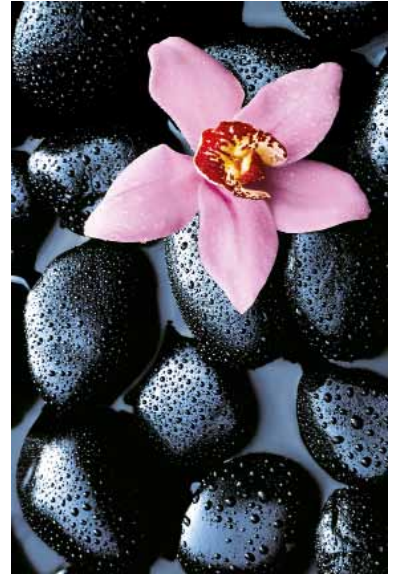

00666 Stone Orchid